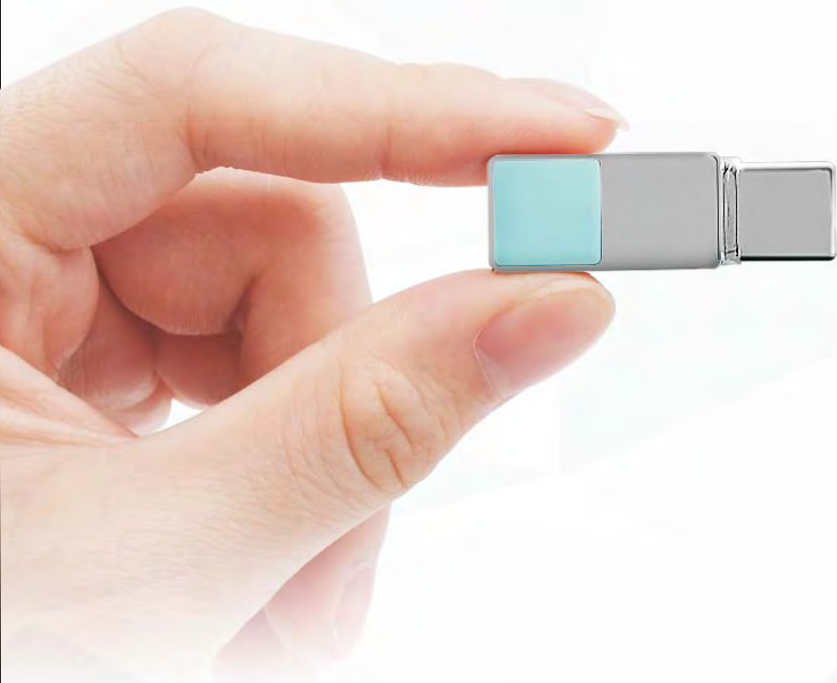

Type C Nano USB 3.1 Flash Drive

- The Smallest Type-C Flash Drive in the World
- Noble and elegant appearance design

Model: NU001
Big Capacity: up to 128GB
Small Size: 29.3x10.4x4.5mm
Extreme High Transfer Speed
Reading: up to 100MB/s
Writing: up to 40MB/s