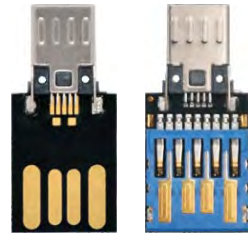

## ● COB Based Flash drive

MUDP2.0  
15x11.3x1.4mm

MUDP3.0  
15x11.3x2.25mm

USB-A+Micro-B  
24.5x11.3x2.25mm

USB-A+Type-C  
25.2x11.3x2.65mm