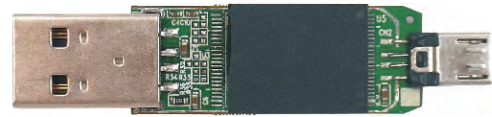

● PCBA OTG Flash drive

UDF905S Micro-B PCBA
Size: 61.7x14x4.5mm