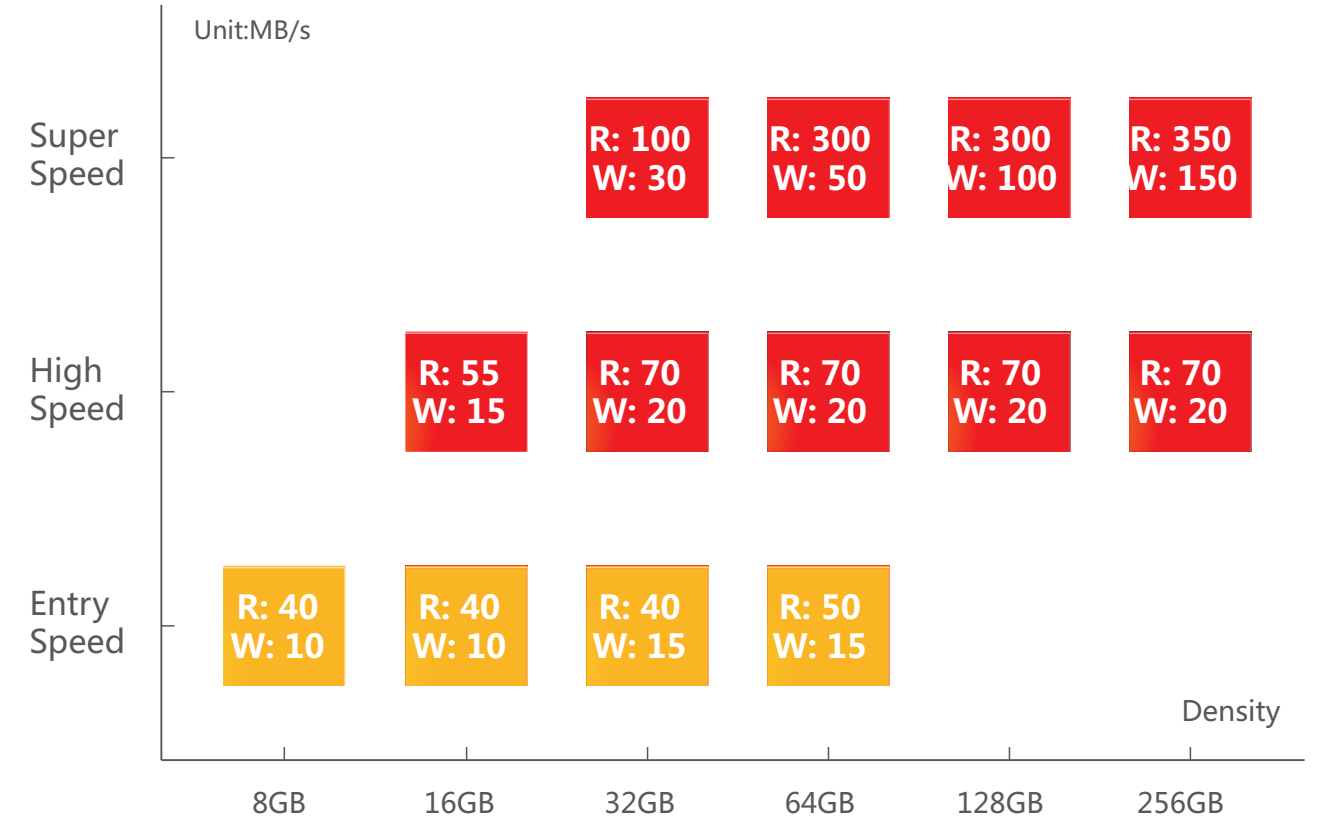

USB3.0 Flash Drive Segment

Performance

Notes: R: Read speed, W: Write speed,
Test tool: ATTO(256MB)/CDM(1000MB)