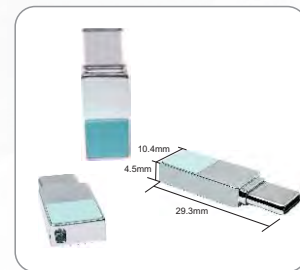

Type C Nano USB 3.1 Flash Drive

- The Smallest Type-C Flash Drive in the World
- Noble and elegant appearance design

Model: NU001
Big Capacity: up to 128GB
Small Size: 29.3x10.4x4.5mm
Extreme High Transfer Speed
Reading: up to 100MB/s
Writing: up to 40MB/s