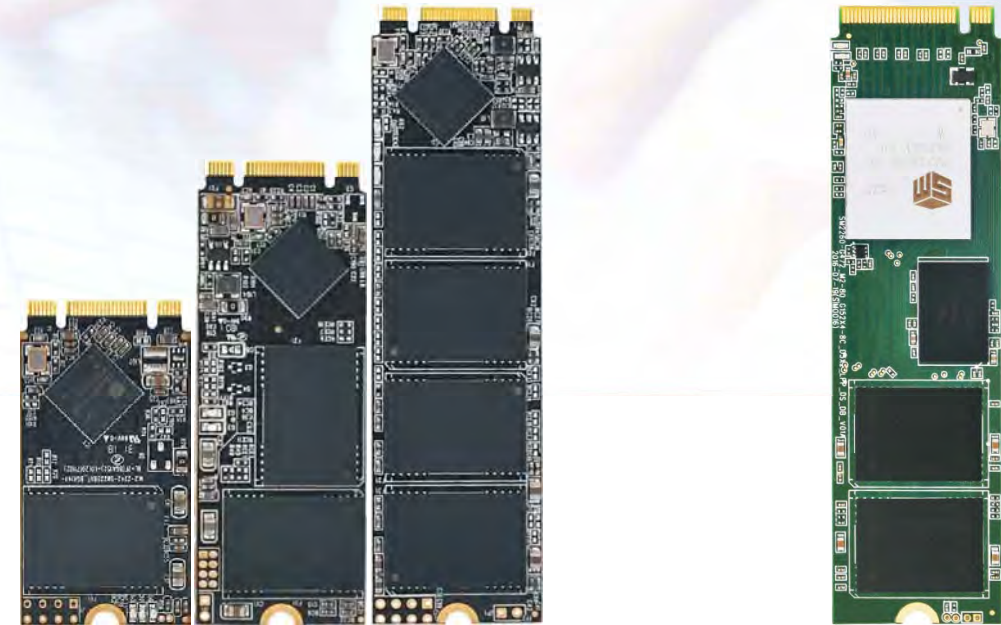

Consumer Grade-Internal SSD

M.2 (NGFF)SSD

- Specially Applicable for Ultrabook

Specification:

Model: N342/N360/N380
Interface: M.2-2242/M.2-2260/M.2-2280
Capacity: up to 1TB
Operating Temp.: 0~70°C
Speed: Read: around 500~560MB/s
Write: around 300~500MB/s

Specification:

Model: N580
Interface: PCI Express 3.0, NVMe
Capacity: up to 1TB
Operating Temp.: 0~70°C
Speed: Read: around 1800~2200MB/s
Write: around 600~1600MB/s